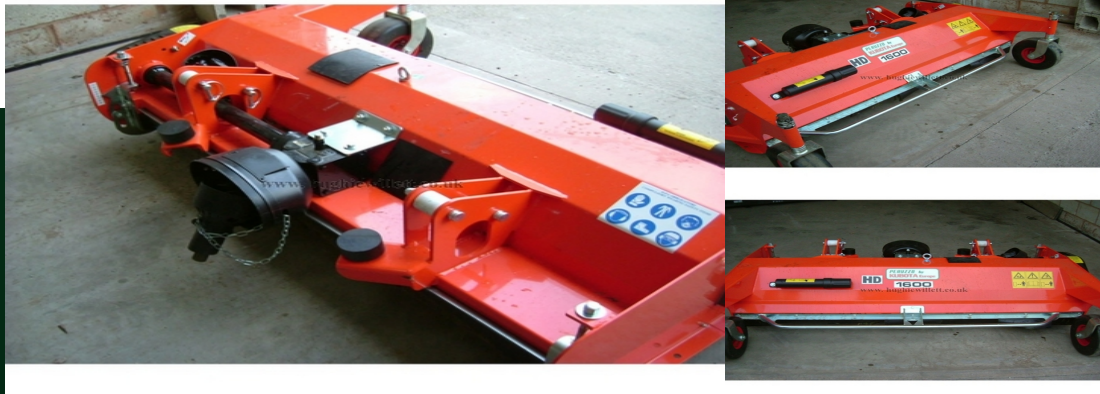

Kubota Flail Mower, To Fit Kubota F3680, Kubota F3890.

£ 4,500

📍 Sutton Coldfield, West Midlands

hughewillett2

0121 3081262

Ex Demo Kubota 1600 out-front flail mower to fit Kubota F3890 / F3680 Working width 160 cm